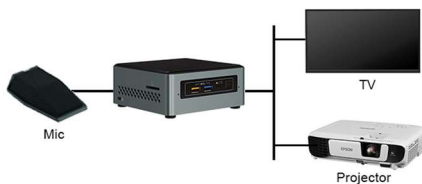

# TurboClass Real-Time Collaboration for Classrooms

The TurboClass provides all hardware and software needed to bring real-time collaboration to classrooms rooms.

Connecting TurboClass to a TV or projector allows teachers and students to instantly display a desktop from a PC, MAC, Chromebook, iOS device or Android device. No wire is needed for any participant. The entire collaboration session is automatically recorded onto a USB or network attached storage (NAS). Remote attendees can also join sessions.

## Plug-and-Play, Easy and Robust

Just connect TurboClass to your favorite TV or projector. The system sets up in minutes and performs to the same expected level of quality and reliability each time.