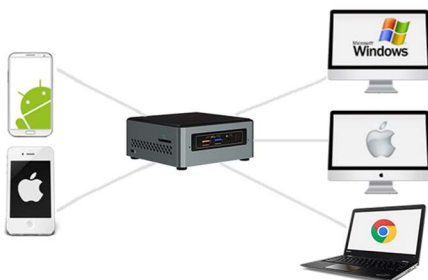

Cross-Platform Support

Any participant with a PC, MAC, Chromebook, iOS or Android device can collaborate.